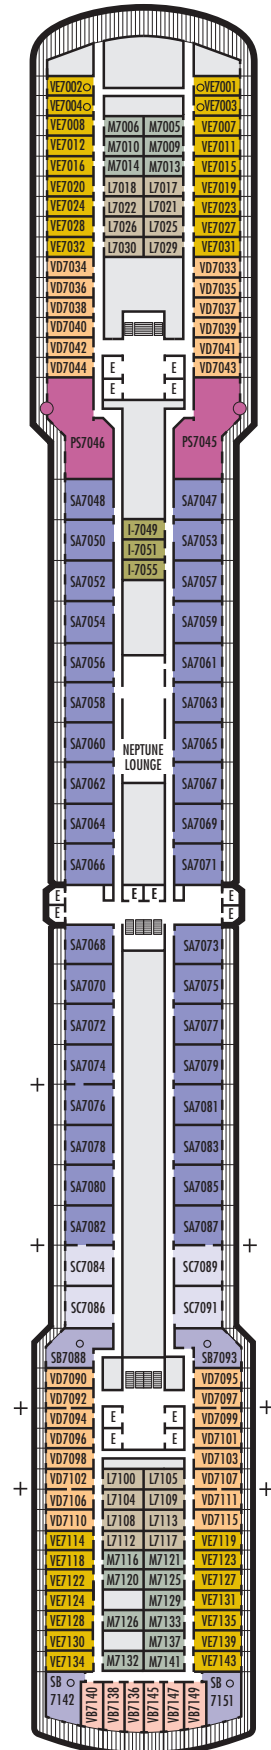

For more information regarding accessibility features on our ships please visit the [Accessibility](#) section of our website.

Rotterdam Deck