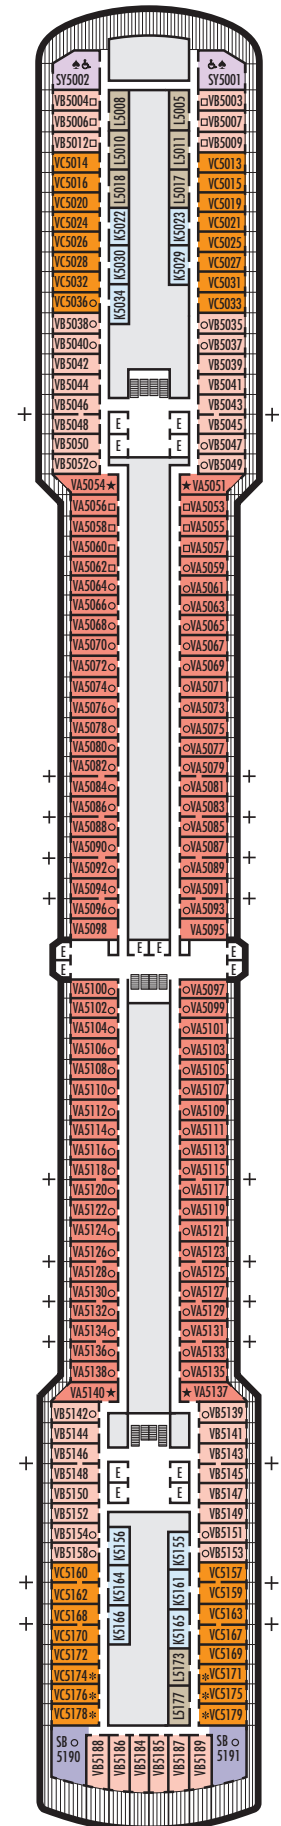

WESTERDAM

DECK PLANS & STATEROOMS

The deck plans are color-coded by category of stateroom, and the category letter precedes the stateroom number in each room. All staterooms are equipped with interactive LED television with On Demand movies, programming and multichannel music; mini-bar; mini-safe; data port; telephone.

Important Note: Not all staterooms within each category have the same furniture configuration and/or facilities. Appropriate symbols within the rooms on the deck plans describe differences from the stateroom descriptions below. All information is subject to change.

VERANDAH SUITES

SB

Neptune Suites: 2 lower beds convertible to 1 king-size bed, bathroom with dual sink vanity, full-size whirlpool bath & shower & additional shower stall, large sitting area, dressing room, private verandah, 1 sofa bed for 2 persons, floor-to-ceiling windows. Approximately 500–712 sq. ft. including verandah.

SY

Signature Suites: 2 lower beds convertible to 1 queen-size bed, bathroom with dual sink vanity, full-size whirlpool bath & shower & additional shower stall, large sitting area, private verandah, 1 sofa bed for 1 person, floor-to-ceiling windows. Approximately 372–384 sq. ft. including verandah.

VERANDAH STATEROOMS

VA VB VC

Verandah: 2 lower beds convertible to 1 queen-size bed, bathtub & shower, sitting area, private verandah, floor-to-ceiling windows. Approximately 212–359 sq. ft. including verandah.

INTERIOR STATEROOMS

K

Large or Standard: 2 lower beds convertible to 1 queen-size bed, shower. Approximately 151–233 sq. ft.

L

Standard: 2 lower beds convertible to 1 queen-size bed, shower. Approximately 151–233 sq. ft.

STATEROOM SYMBOL LEGEND