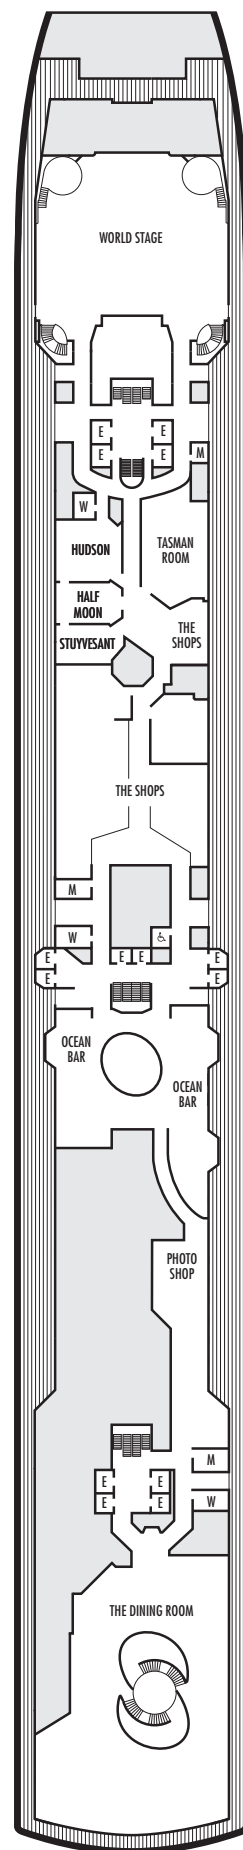

For more information regarding accessibility features on our ships please visit the [Accessibility](#) section of our website.

Promenade Deck