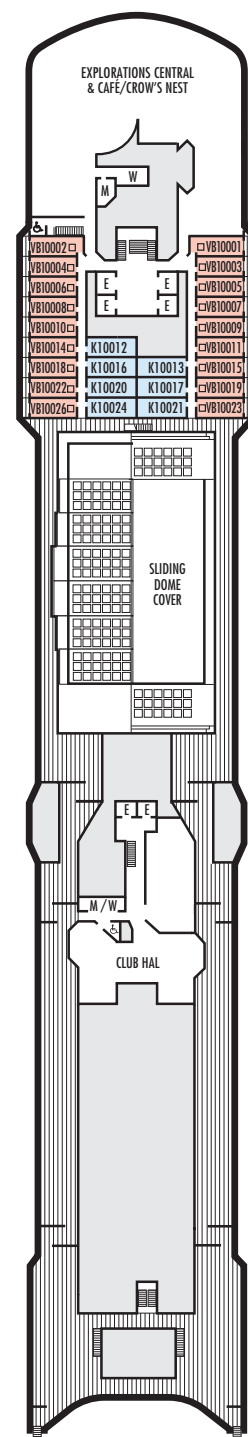

For more information regarding accessibility features on our ships please visit the [Accessibility](#) section of our website.

Observation Deck