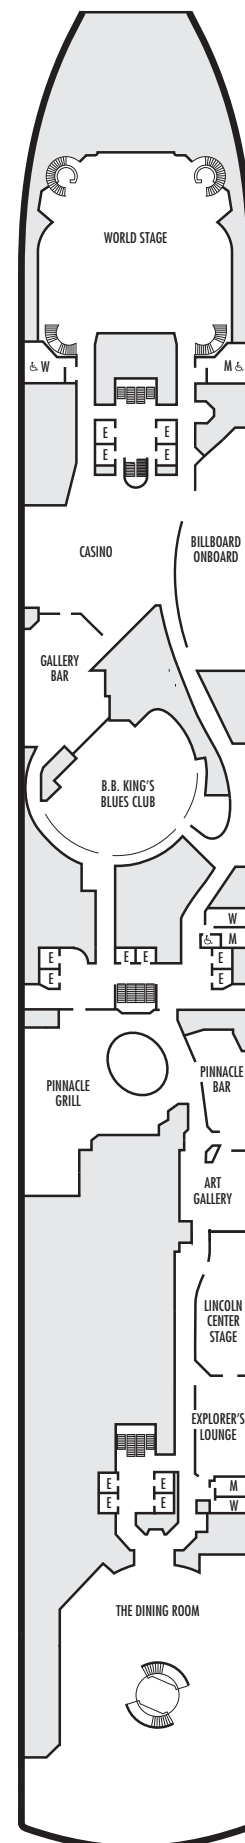

For more information regarding accessibility features on our ships please visit the [Accessibility](#) section of our website.

Lower Promenade Deck