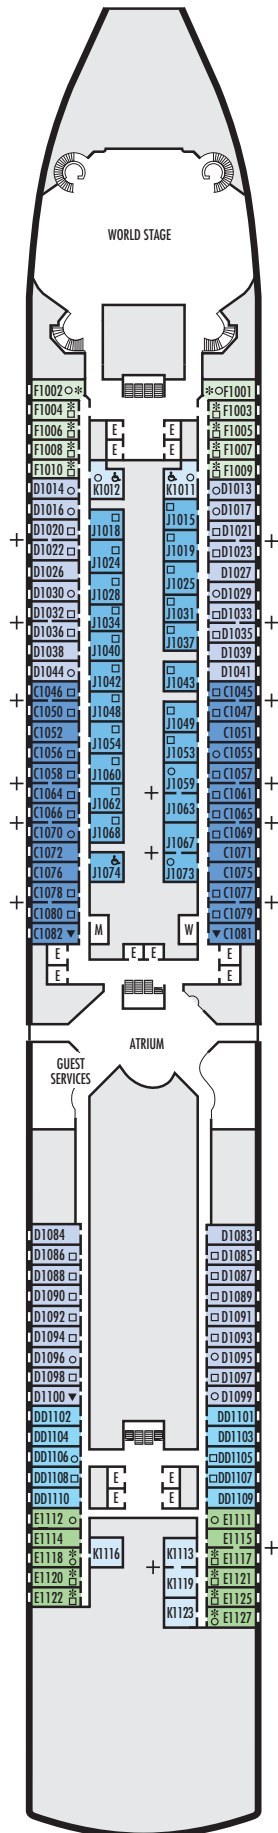

For more information regarding accessibility features on our ships please visit the [Accessibility](#) section of our website.

DECK 1—MAIN DECK Staterooms 1001–1127

Main Deck