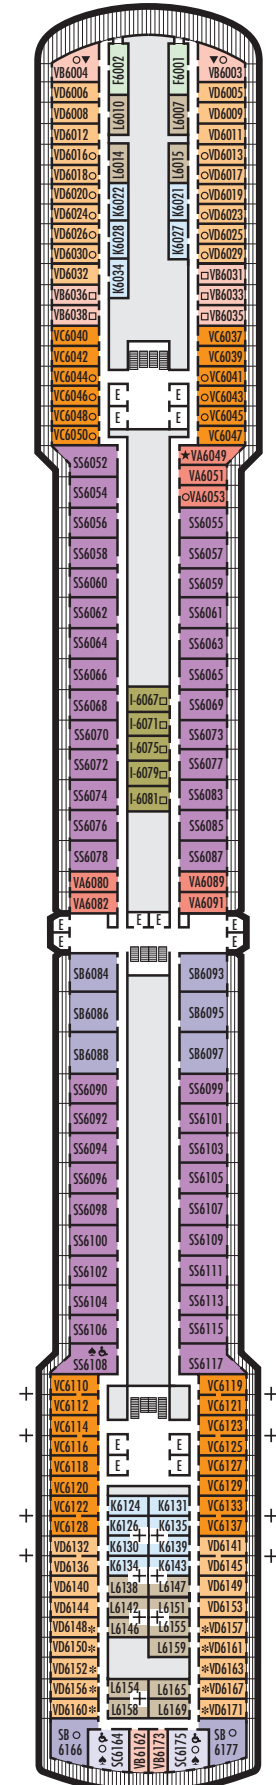

For more information regarding accessibility features on our ships please visit the [Accessibility](#) section of our website.