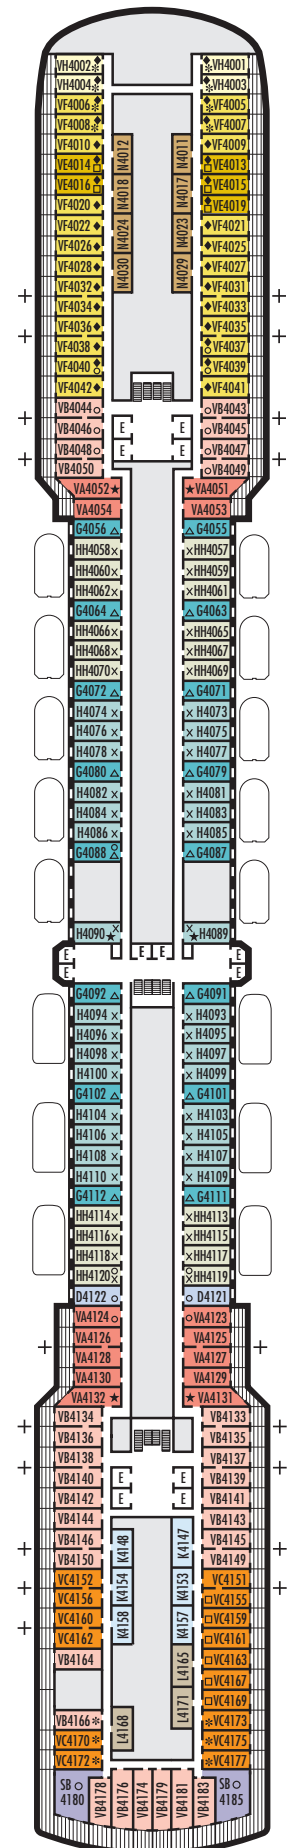

For more information regarding accessibility features on our ships please visit the [Accessibility](#) section of our website.

DECK 4—UPPER PROMENADE DECK

Staterooms 4001–4185

Upper Promenade Deck