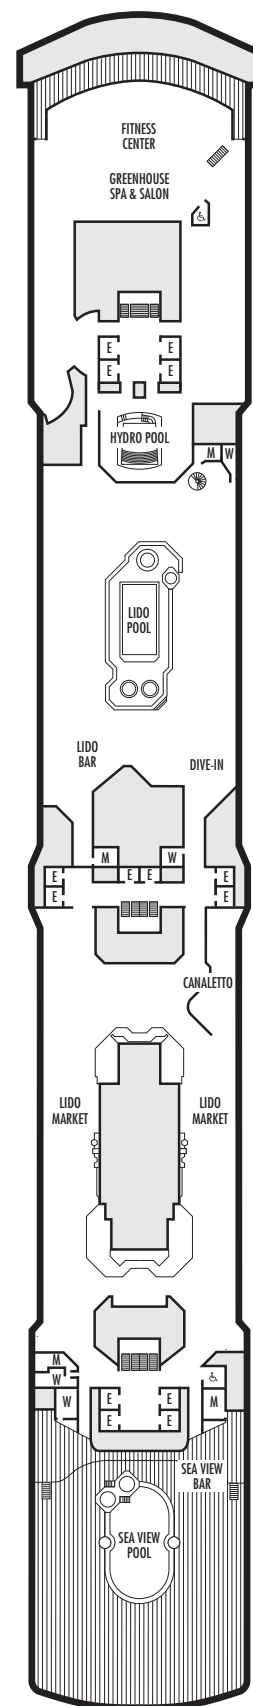

For more information regarding accessibility features on our ships please visit the [Accessibility](#) section of our website.

Lido Deck