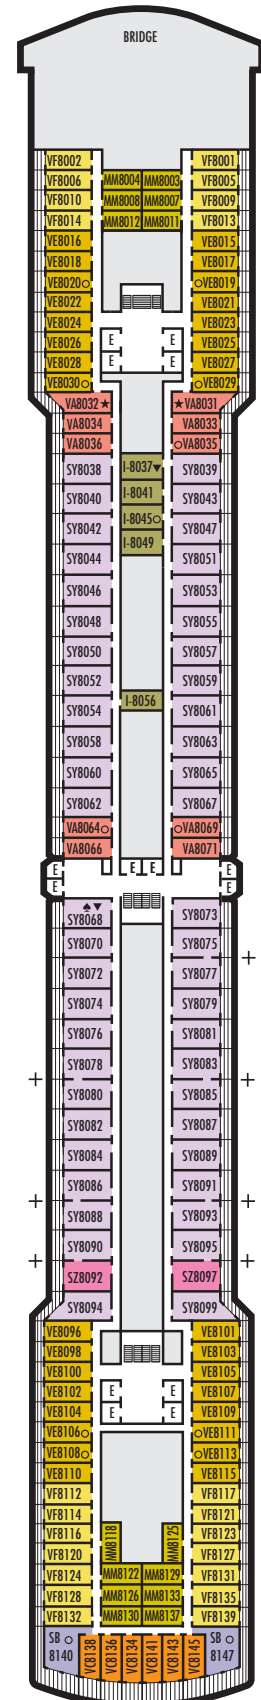

For more information regarding accessibility features on our ships please visit the [Accessibility](#) section of our website.

Navigation Deck